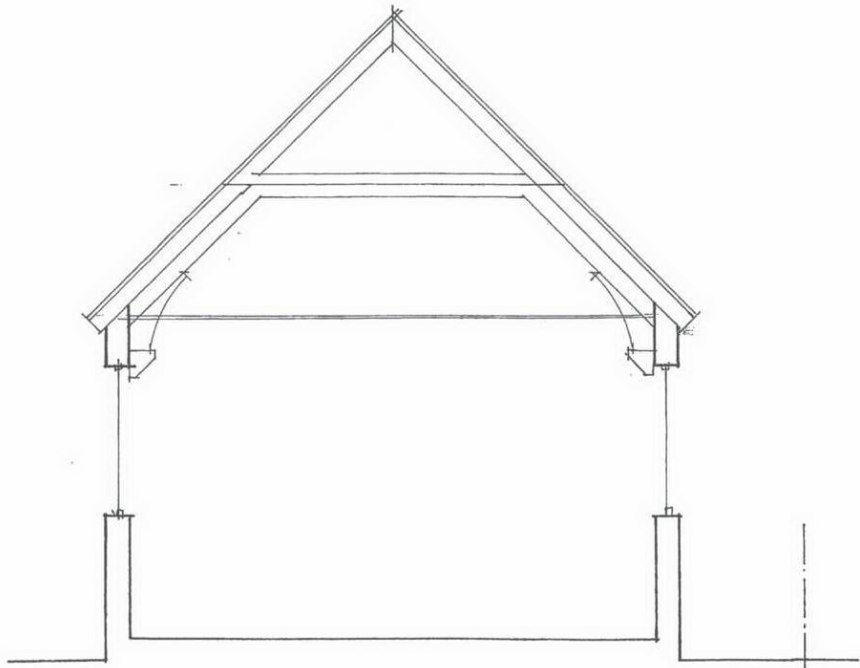

1:50

PLAN
EXISTING

742-02

© 1944-1945, S. J. S. Architects

0

1-50

SECTION
EXISTING

742-03

a

1:50

SECTION
EXISTING.

742-04

SALE GREEN METHODIST CHAPEL

North Facing Elevation

SALE GREEN METHODIST CHAPEL

JANUARY 2011

SALE GREEN METHODIST CHAPEL

JANUARY 2011

SALE GREEN METHODIST CHAPEL

East Elevation

SALE GREEN METHODIST CHAPEL

South Facing Elevation

West Elevation

Internal View of Pulpit