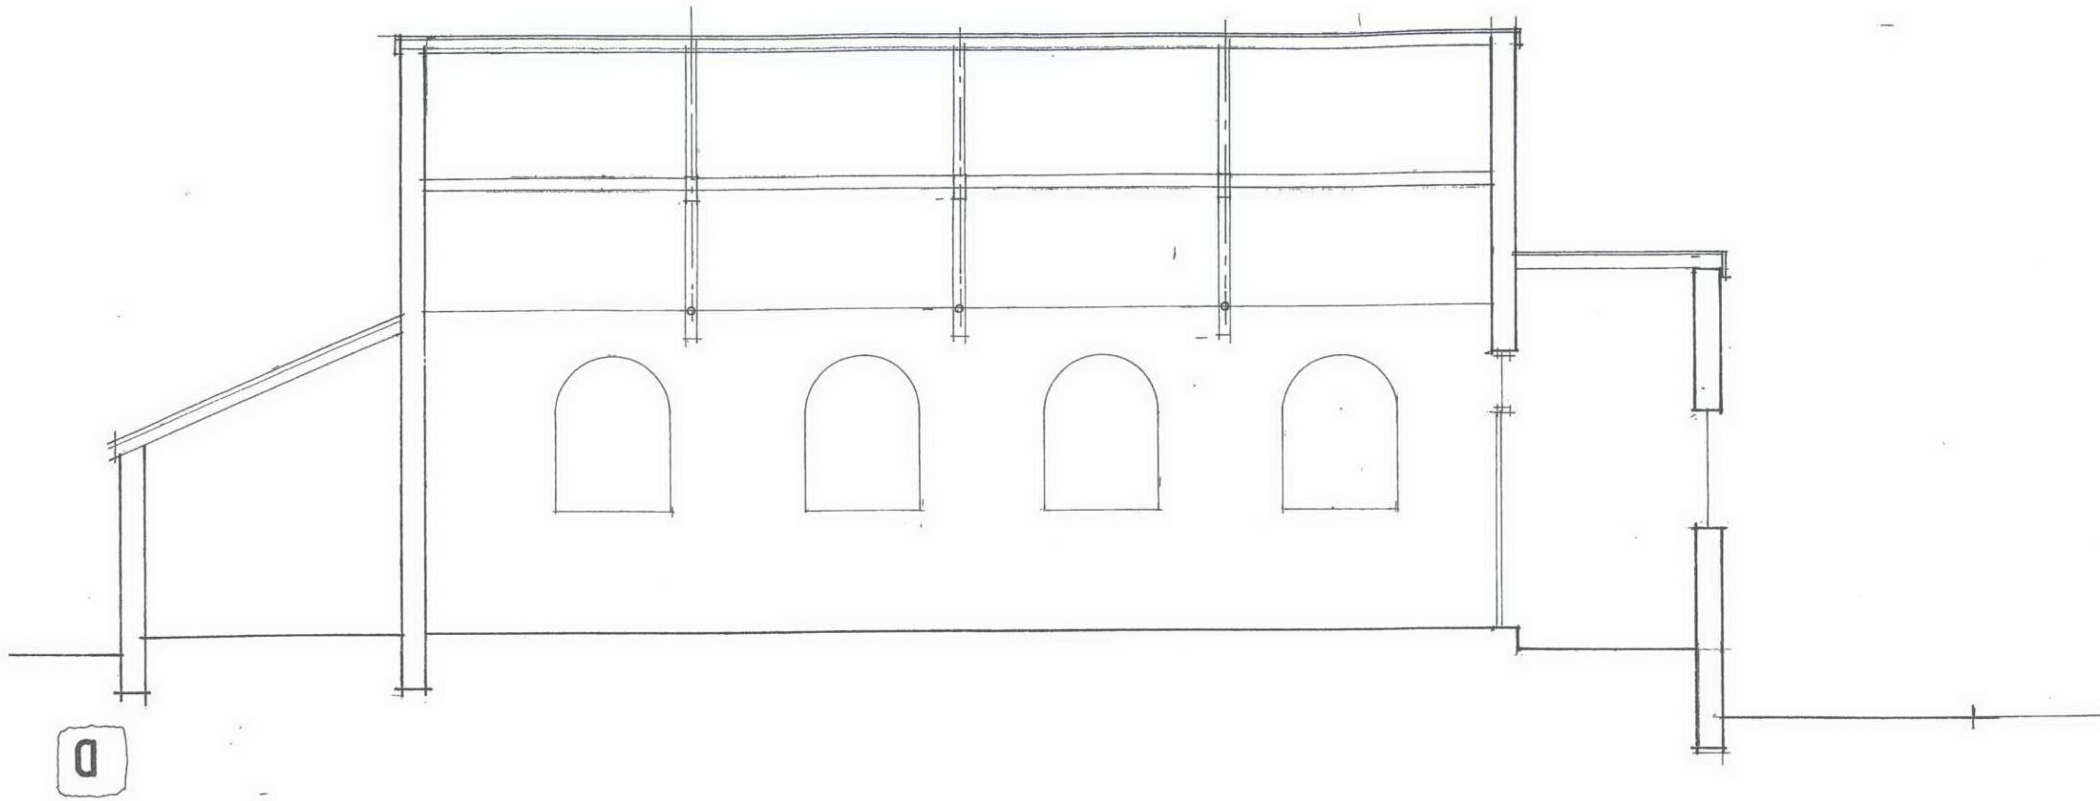

1:50

PLAN
EXISTING

742-02

© 1944-1945, S. J. S. Architects

0

1-50

SECTION
EXISTING

742-03

a

1:50

SECTION
EXISTING.

742-04

SALE GREEN METHODIST CHAPEL

North Facing Elevation

SALE GREEN METHODIST CHAPEL

JANUARY 2011

SALE GREEN METHODIST CHAPEL

JANUARY 2011

SALE GREEN METHODIST CHAPEL

East Elevation

SALE GREEN METHODIST CHAPEL

South Facing Elevation

West Elevation

Internal View of Pulpit

Pulpit

Pulpit

Pulpit

Internal View of North Wall

Internal View of Main Entrance

Main Entrance Door

Internal Lighting & Roof

Internal View Of Rear Lean To