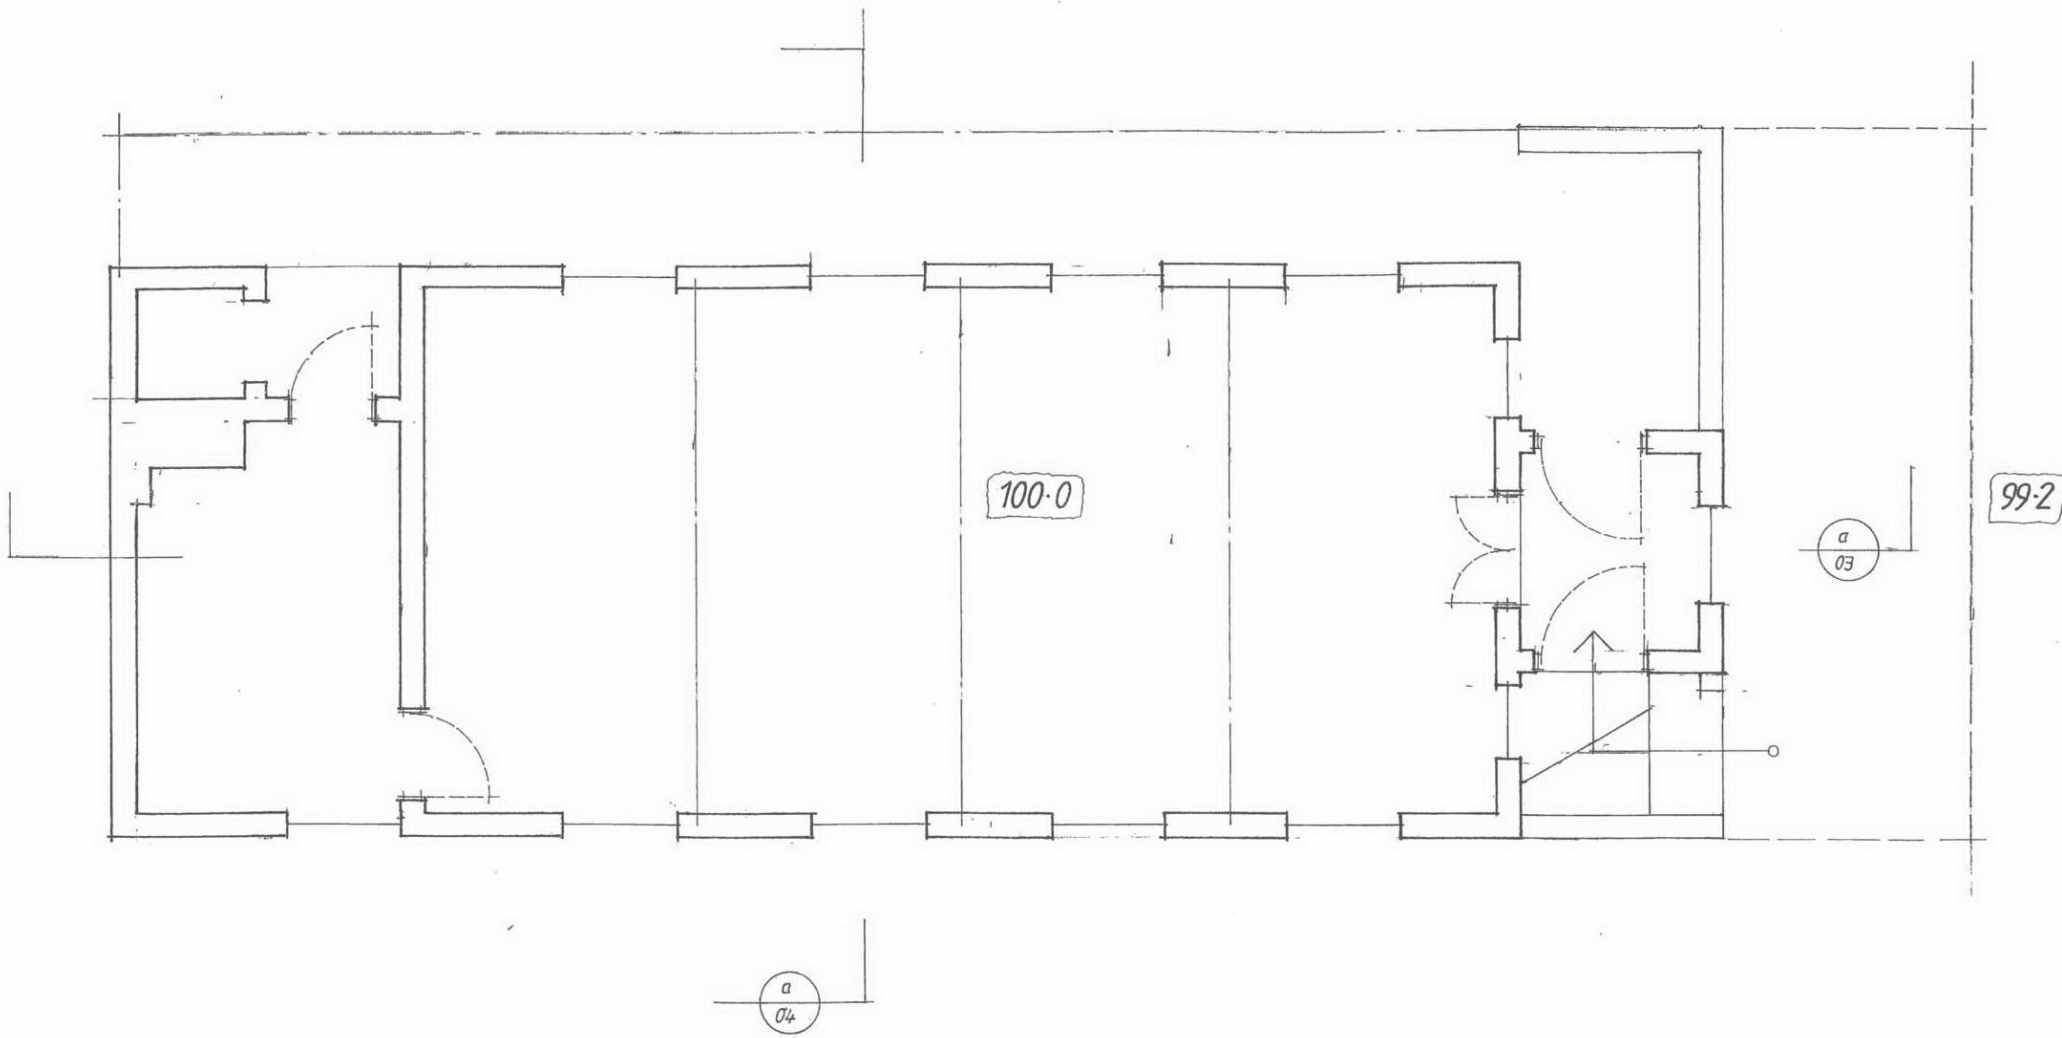

100'-0"

99'-2"

a
03

a
04

1:50

PLAN
EXISTING

742-02

© 1944-1945, S. J. S. Architects