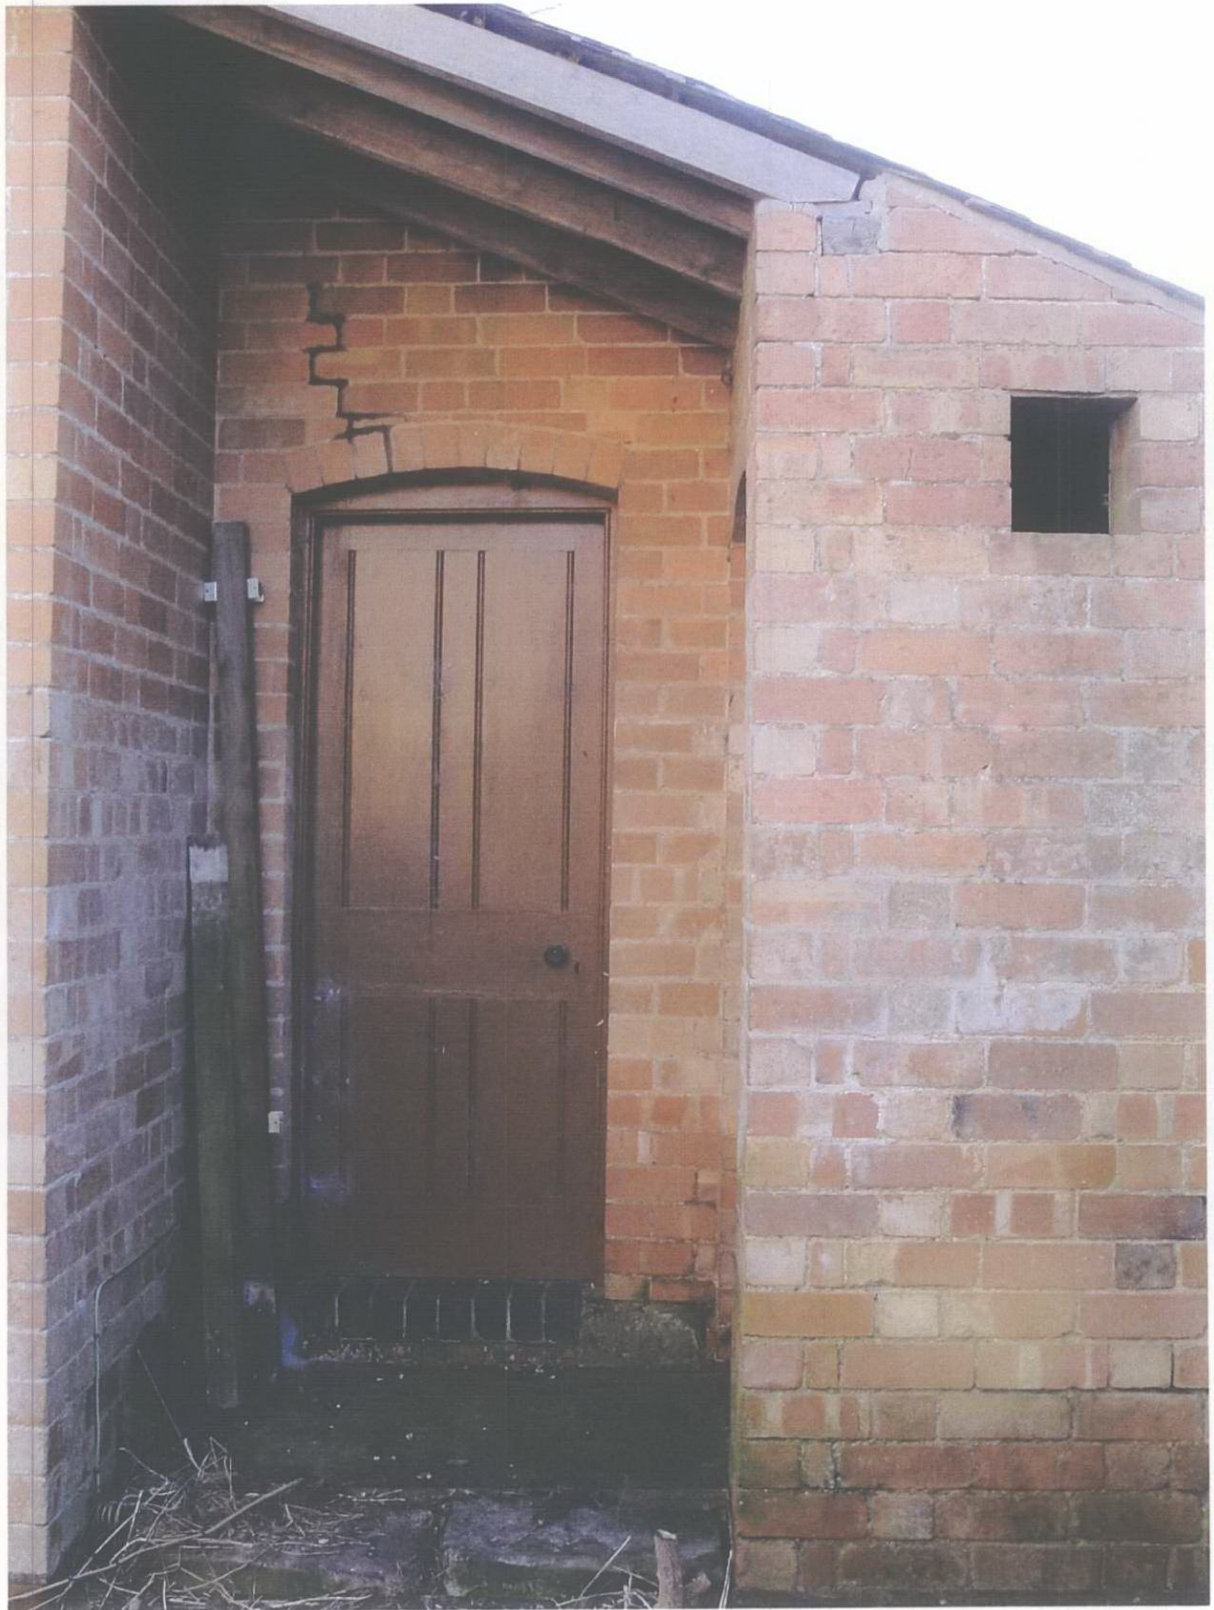

a

1:50

SECTION
EXISTING.

742-04

SALE GREEN METHODIST CHAPEL

North Facing Elevation

SALE GREEN METHODIST CHAPEL

JANUARY 2011

SALE GREEN METHODIST CHAPEL

JANUARY 2011

SALE GREEN METHODIST CHAPEL

East Elevation

SALE GREEN METHODIST CHAPEL

South Facing Elevation

West Elevation

Internal View of Pulpit

Pulpit

Pulpit

Pulpit

Internal View of North Wall

Internal View of Main Entrance

Main Entrance Door

Internal Lighting & Roof

Internal View Of Rear Lean To